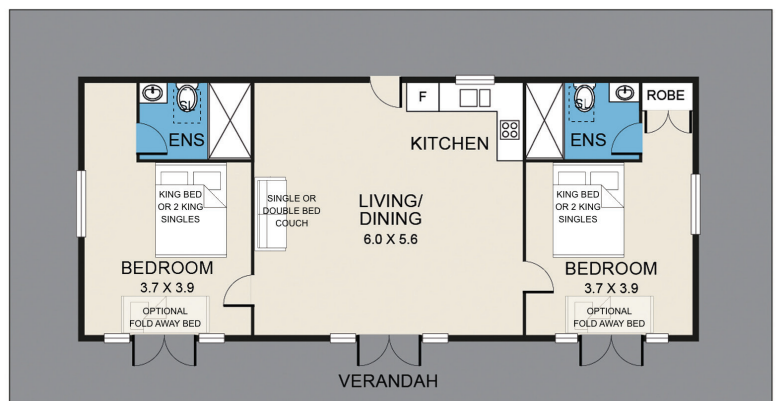

LAVENDER COTTAGE